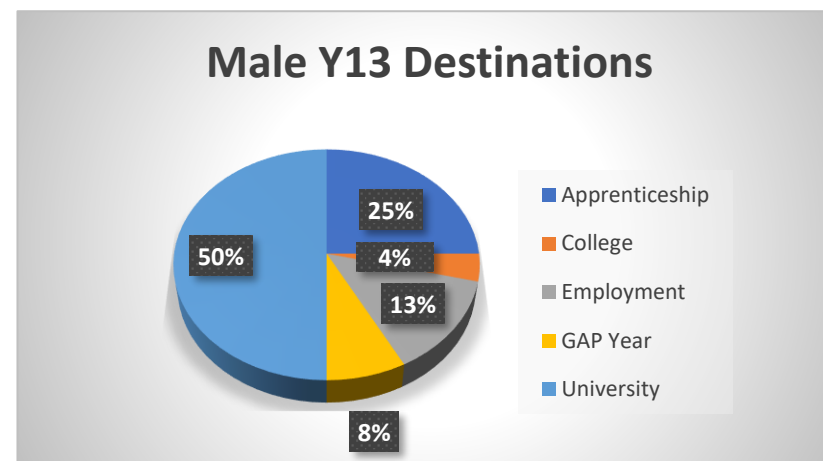

Gender (All)

Row Labels	Count of Destination Type After Y13
Apprenticeship	20
College	4
Employment	10
GAP Year	12
Neston High Yr 14	3
University	65
Grand Total	114

Gender Male

Row Labels	Count of Destination Type After Y13
Apprenticeship	13
College	2
Employment	7
GAP Year	4
University	26
Grand Total	52

Gender **Female**

Row Labels	Count of Destination Type After Y13
Apprenticeship	7
College	2
Employment	3
GAP Year	8
Neston High Yr 14	3
University	39
Grand Total	62