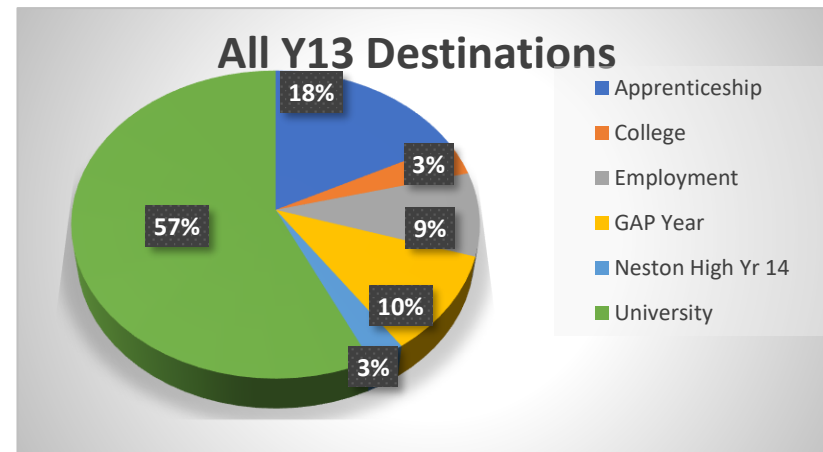

Gender (All)

Row Labels	Count of Destination Type After Y13
Apprenticeship	20
College	4
Employment	10
GAP Year	12
Neston High Yr 14	3
University	65
Grand Total	114

Gender Male

Row Labels	Count of Destination Type After Y13
Apprenticeship	13
College	2
Employment	7
GAP Year	4
University	26
Grand Total	52

Gender **Female**

Row Labels	Count of Destination Type After Y13
Apprenticeship	7
College	2
Employment	3
GAP Year	8
Neston High Yr 14	3
University	39
Grand Total	62