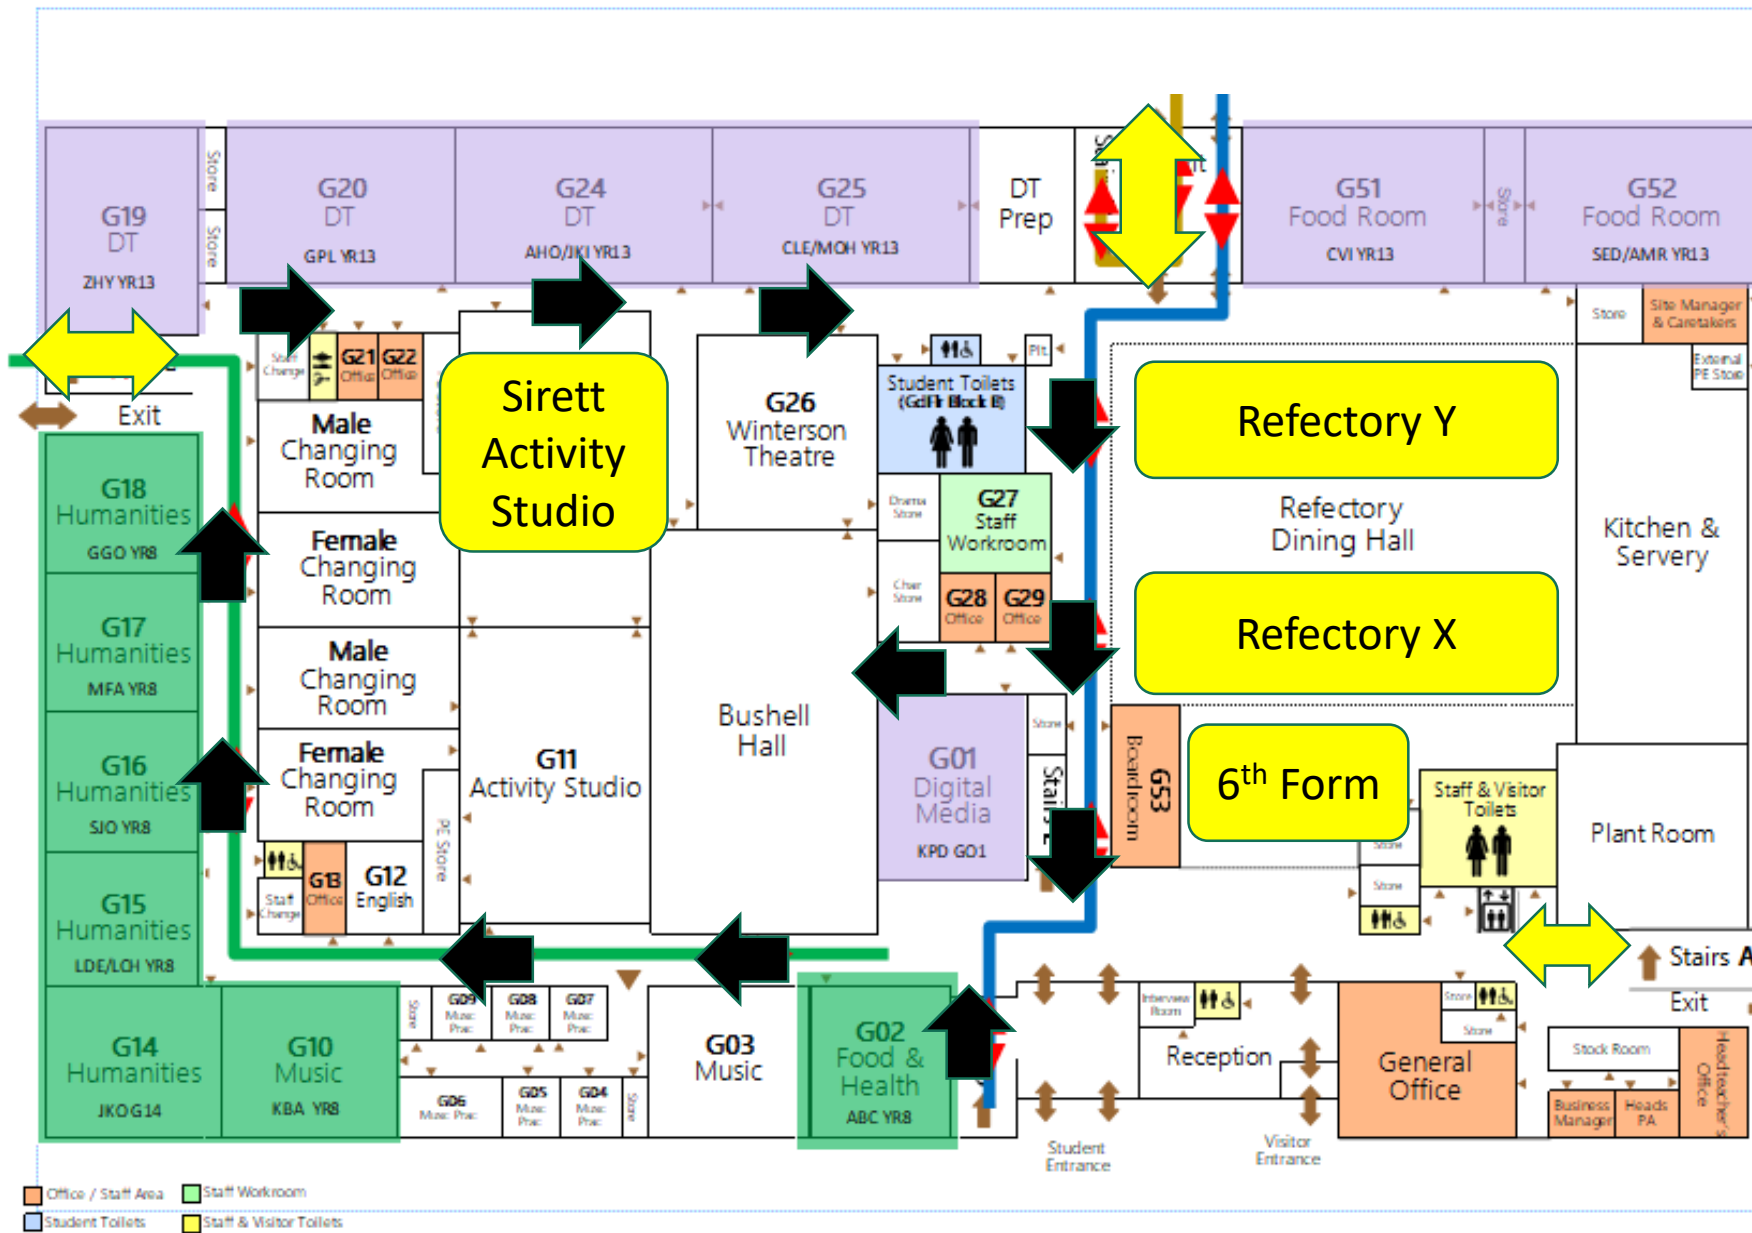

School Day

Timings of the School Day

Time	Y7	Y8	Y9
8:30 - 8:40	Staff Briefing - Day Duty Team		
8:40 - 9:40	P1	P1	P1
9:40 - 10:00	Early break 9.30am Break	Break	Break
	Refectory X / Bushell Hall / Zone B outside (Floor 1 toilets)	Zone C outside / Sirett Activity Studio (Ground Floor toilets)	Refectory Y / Zone A outside (Ground Floor toilets)
10:00-11:00	P2	P2	P2
11:00-12:00	P3	P3	P3
12:00-12:30	Early lunch 11.45am Lunch	Lunch	Lunch
	Refectory X / Bushell Hall / Zone B outside (Floor 1 toilets)	Zone C outside / Sirett Activity Studio (Pod plus serving position in Sirett) (Ground Floor toilets)	Refectory Y / Zone A outside (Ground Floor toilets)
12:30 - 1:00	Tutor	Tutor	Tutor
1:00 - 2:00	P4	P4	P4
2:00 - 3:00	P5	P5	P5

Time	Y10	Y11	Y12/13
8:30 - 8:40	Staff Briefing - Day Duty Team		
8.40 - 9.40	P1	P1	P1
9.40 - 10.40	P2	P2	P2
10.40 - 11.00	Break	Break	Break
	Refectory X / Bushell Hall / Zone C (Floor 1 toilets)	Refectory Y / Zone A / Sirett Activity Studio / 3G pitch (Ground Floor toilets)	6th form area (Ground Floor toilets)
11:00 - 12:00	P3	P3	P3
12:00 - 12:30	Tutor	Tutor	Tutor
12:30 - 1:00	Lunch	Lunch	Lunch
	Refectory X / Bushell Hall / Zone C outside inc. Pod (Floor 1 toilets)	Refectory Y / Zone A outside inc. Pod / Sirett Activity Studio / 3G pitch (Ground Floor toilets)	6th form area (Ground Floor toilets)
1:00 - 2:00	P4	P4	P4
2:00 - 3:00	P5	P5	P5

Ground Floor

Outside

Zone	Break 9.40am	Break 10.40am	Lunch 12pm	Lunch 12.30pm
A	Y9	Y11	Y9	Y11
B	Y7		Y7	
C	Y8	Y10	Y8	Y10