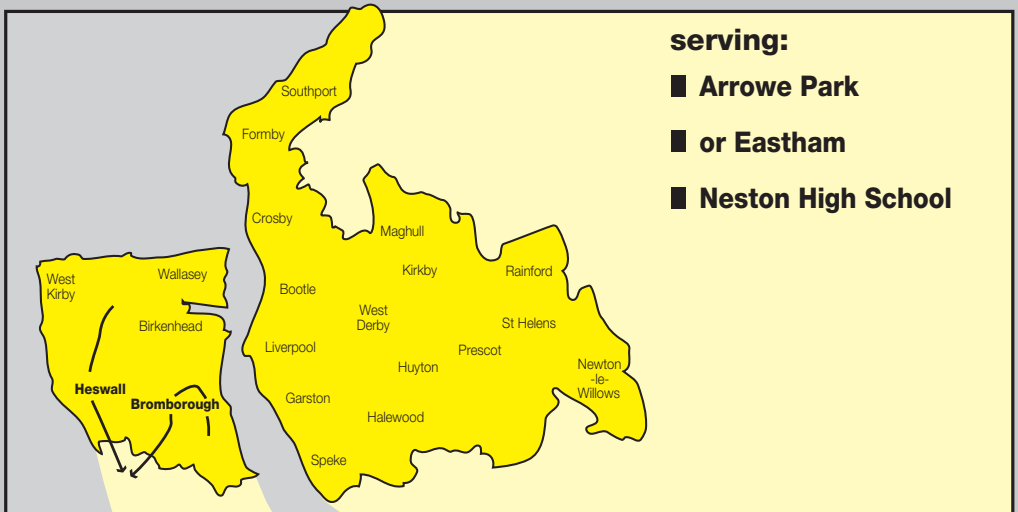

357 358

Bus times

Arrowe Park or Eastham - Neston High School

serving:

- **Arrowe Park**
- **or Eastham**
- **Neston High School**

Timetable valid from 28 January 2013

Changes contained in this edition:

Route 357: the service is rerouted to operate via Pensby.

Route 358 between Neston and Eastham: from NESTON HIGH SCHOOL via the reverse of the above route to EASTHAM RAKE.

Saturdays and Sundays and non schooldays - No Service**Customer service and lost property**